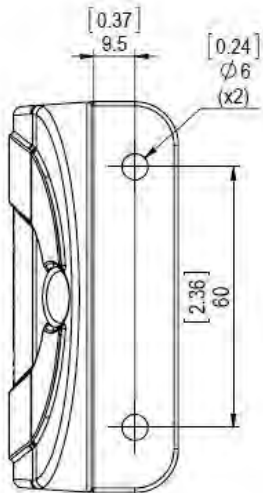

SGSS Small Gate Stop