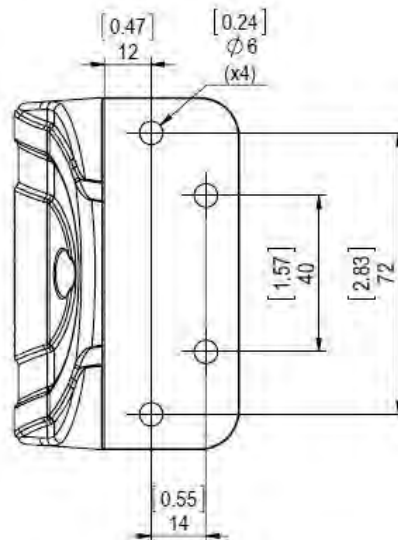

SGSL Large Gate Stop