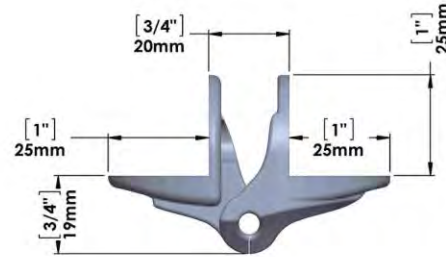

safetechhardware.com

SHN-90L
Neutral Tension Gate
Hinge

SHF-90L
Fixed Tension Gate
Hinge

- Holding Weight 61 lbs
- Closing Weight 33 lbs

SHG-90L Adjustable Tension Gate Hinge

60 pairs per case

ADJUSTABLE TENSION & SELF-CLOSING GATE HINGE WITH LEGS