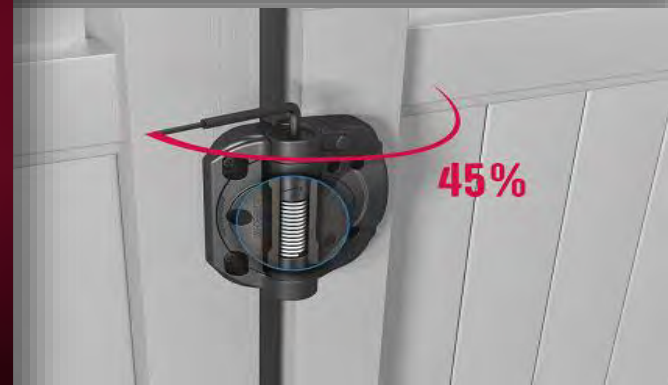

SHC-135 Heavy Duty Adjustable Gate Hinge - SUPER

12 pairs per case

WORLD'S FIRST FULLY SELF-ALIGNING VINYL GATE HINGE

CoilKLIK self-aligning vinyl gate hinge has a patented coil-based system allowing installers to insert the supplied cordless drill bit or Allen key into the side of the hinge and quickly adjust it to the perfect horizontal position. CoilKLIK internal design works with the gate when it changes angles during horizontal adjustment. No stresses are applied to the hinges and the gate.

i ONCE THE ADJUSTMENT IS COMPLETED THE SAME ALLEN KEY IS USED TO INCREASE OR DECREASE THE HINGE SELF-CLOSING TENSION.

877 778 7559
www.safetechhardware.com