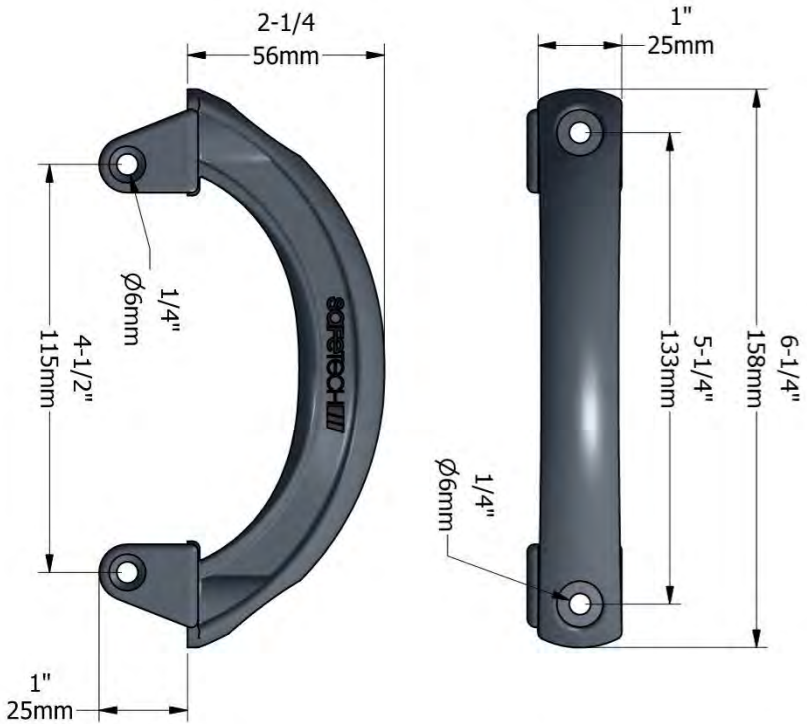

SETTING TOMORROW'S
STANDARDS TODAY

safetech 
HARDWARE

safetechhardware.com

SHDL-150 Gate Handle

100 pcs per case

SHDL-150

SGSS Gate Stops

(Small) 100 sets per case

(Large) 50 sets per case

SGSS Small Gate Stop

SGSL Large Gate Stop

Top Dog Fencing

www.topdogfencing.ca

Tel: 1.825.977.9196