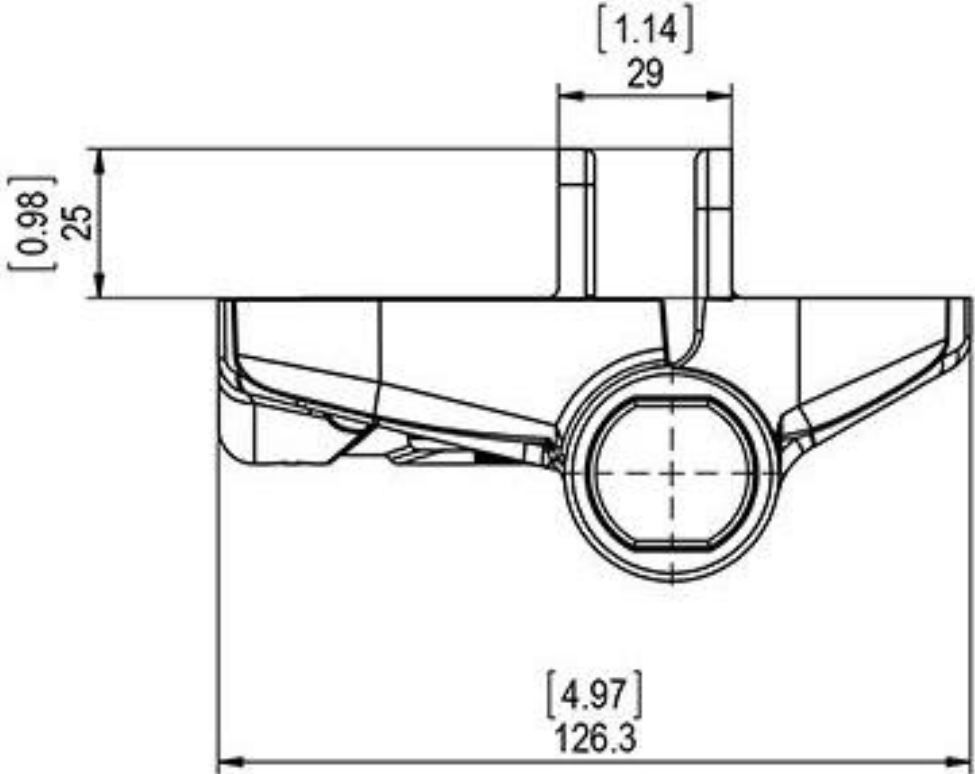

i ONCE THE ADJUSTMENT IS COMPLETED THE SAME ALLEN KEY IS USED TO INCREASE OR DECREASE THE HINGE SELF-CLOSING TENSION.

877 778 7559
www.safetechhardware.com

SHC-135 SUPER

- Holding Weight 900 lbs
- Closing Weight 187 lbs