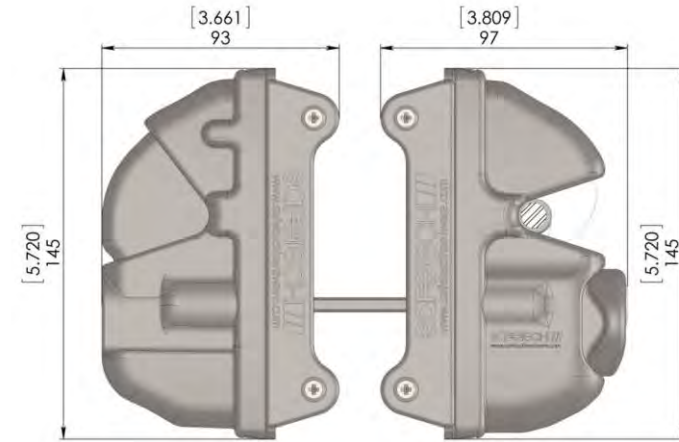

SECTION A-A

SL-25 10" Magnetic Gate Latch
25 sets per case

PEDESTRIAN
 **GATE LATCH**

IDEAL FOR
PET
ENCLOSURES

FAST & SIMPLE INSTALLATION

PERFECT FOR GARDEN & PET GATES

RESISTANT TO EXTREME WEATHER

NEXT GENERATION LATCHING SYSTEM