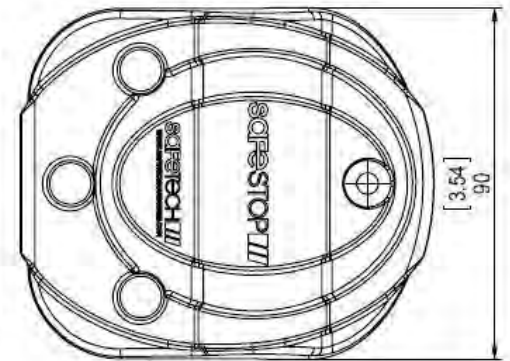

SGSL Large Gate Stop