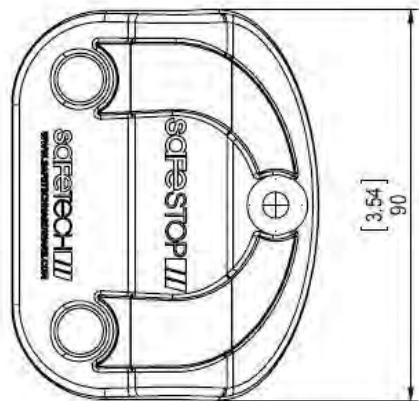

SGSS Small Gate Stop