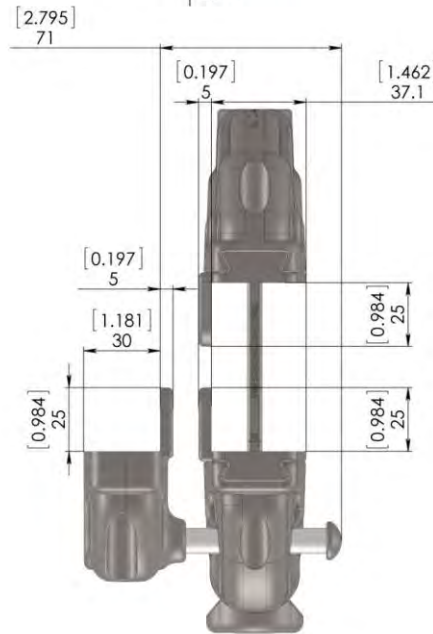

SECTION A-A

SL-25 10" Magnetic Gate Latch
25 sets per case

PEDESTRIAN
 **GATE LATCH**

IDEAL FOR
PET
ENCLOSURES

FAST & SIMPLE INSTALLATION

PERFECT FOR GARDEN & PET GATES

RESISTANT TO EXTREME WEATHER

NEXT GENERATION LATCHING SYSTEM