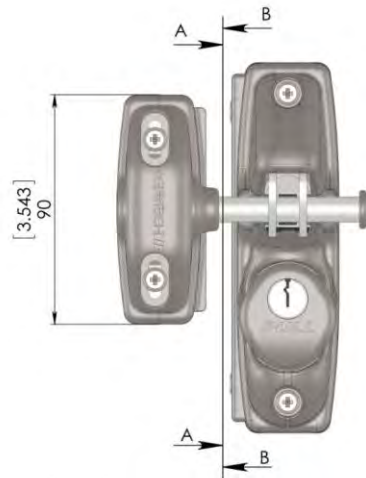

X2 Gravity Gate Latch – Double Sided

20 sets per case

VIPER GRAVITY LATCH DOUBLE SIDED

FRONT & BACK LOCKABLE

PERFECT FOR:

- METAL GATES
- VINYL GATES
- WOOD GATES

- UNIQUE LATCHING MECHANISM - NO GUIDING MEANS
- FAST & SIMPLE INSTALLATION
- ADVANCED CATCHING SYSTEM
- ADJUSTABLE VERTICALLY & HORIZONTALLY

SECTION A-A

SL-25 10" Magnetic Gate Latch
25 sets per case

PEDESTRIAN
 **GATE LATCH**

IDEAL FOR
PET
ENCLOSURES

FAST & SIMPLE INSTALLATION

PERFECT FOR GARDEN & PET GATES

RESISTANT TO EXTREME WEATHER

NEXT GENERATION LATCHING SYSTEM