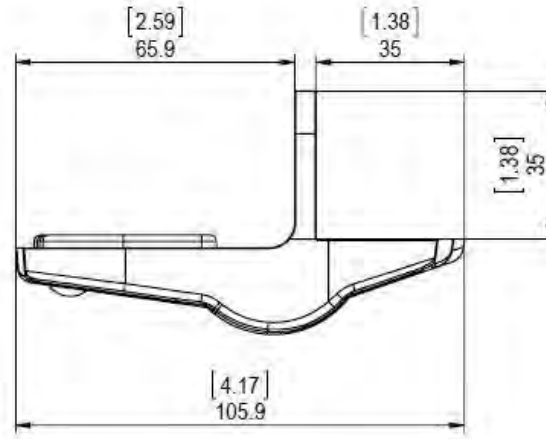

SGSL Large Gate Stop