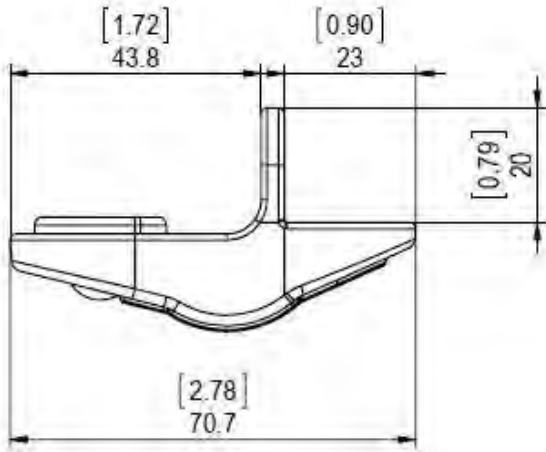

SGSS Small Gate Stop