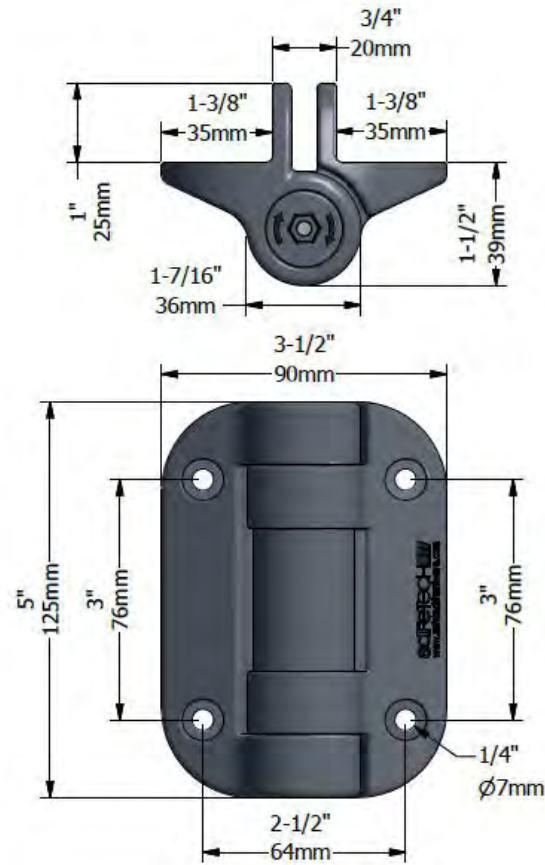

**EASY TO FIT
SIMPLE TO ADJUST!**

HOLDS 500 KILOS

EASY TENSION ADJUST

NOT POOL SAFE

EASY FIT IN MINUTES

- ✓ The most heavy duty adjustable polymer hinge on the market
- ✓ The ideal hinge for pedestrian and boundary gates
- ✓ Hardwearing in high traffic areas

G8SAFE

scan for more about g8safe

.com.au

SHH-135LS

- Holding Weight 900 lbs
- Closing Weight 187 lbs

SHC-135 Heavy Duty Adjustable Gate Hinge - SUPER

12 pairs per case

WORLD'S FIRST FULLY SELF-ALIGNING VINYL GATE HINGE

CoilKLIK self-aligning vinyl gate hinge has a patented coil-based system allowing installers to insert the supplied cordless drill bit or Allen key into the side of the hinge and quickly adjust it to the perfect horizontal position. CoilKLIK internal design works with the gate when it changes angles during horizontal adjustment. No stresses are applied to the hinges and the gate.