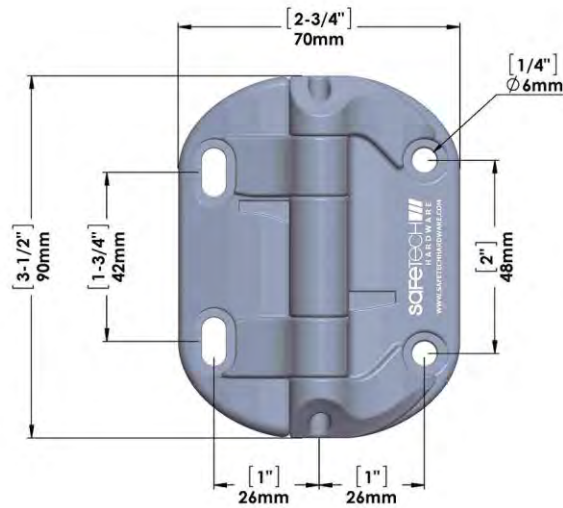

safetechhardware.com

SHN-90L
Neutral Tension Gate
Hinge

SHF-90L
Fixed Tension Gate
Hinge

- Holding Weight 61 lbs
- Closing Weight 33 lbs

SHG-90L Adjustable Tension Gate Hinge

60 pairs per case

ADJUSTABLE TENSION & SELF-CLOSING GATE HINGE WITH LEGS